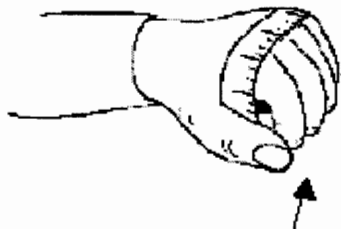

Shoe Sizing Chart

European Size	34	35	36	37	38	39	40	41	42	43	44	45	46	47
US Size	2.5	3.5	4.5	5	6	7	7.5	8.5	9	10	11	12	12	13

Puma Glove Sizing

European Size	8 = XS	9 = Small	10 = Med	11 = Large	12 = XL
Inches Around Hand	6.5 - 7.5	7.5 - 8.5	8.5 - 9.5	9.5 - 10.5	10.5 - 11.5

Hold tape in center of palm
measure around back of hand